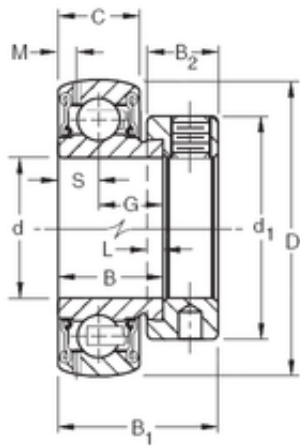

Jinan QiMing Bearing Co., Ltd.

19.05 mm x 47 mm x 21,44 mm TIMKEN GRA012RRB Insert Bearings Spherical OD

Bearing No. GRA012RRB

Size	19.05x47x21.44 mm
Bore Diameter	19.05 mm
Outer Diameter	47 mm
Width	21,44 mm
d	19.05 mm
D	47 mm
B	21,44 mm
C	15 mm
d1	33,3 mm
B1	31 mm
B2	13,5 mm
G	13,92 mm
L	4 mm
M	3,05 mm
S	7,49 mm
Weight	0,132 Kg
Basic dynamic load rating (C)	14,3 kN

GRA012RRB Bearing 2D drawings and 3D CAD models