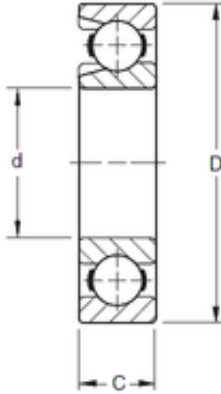

Jinan QiMing Bearing Co., Ltd.

40 mm x 80 mm x 18 mm TIMKEN 208W Single Row Ball Bearings

Bearing No. 208W

Size	40x80x18 mm
Bore Diameter	40 mm
Outer Diameter	80 mm
Width	18 mm
d	40 mm
D	80 mm
B	18 mm
C	18 mm
Weight	0,413 Kg
Basic dynamic load rating (C)	47 kN

208W Bearing 2D drawings and 3D CAD models